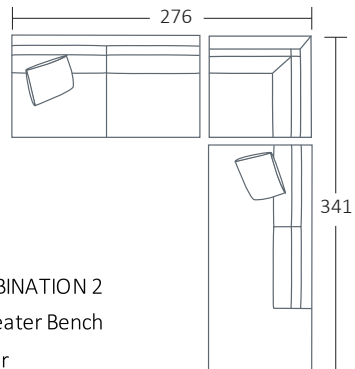

**SIDE VIEW (CM)**

<b>Seat Height</b>	<b>Seat Depth</b>	<b>Back Height</b>	<b>Arm Height</b>	<b>Leg Height</b>	<b>Scatter Size</b>
42	63	71	61	4	55 x 55 cm

**DIMENSIONS (CM)**

L 284 x D 106 x H 90  
4 Seater

L 170 x D 106 x H 90  
2 Seater  
Single cushion

L 116 x D 106 x H 90  
Chair Plus

L 89 x D 100 x H 90  
Chair

L 105 x D 75 x H 40  
Large Ottoman

L 85 x D 65 x H 40  
Small Ottoman

DIMENSIONS (CM)

L 269 x D 106 x H 90  
4 Seater 1 Arm (LF/RF)

L 185 x D 106 x H 90  
2.5 Seater 1 Arm (LF/RF)

L 185 x D 106 x H 90  
2.5 Seater 1 Arm (LF/RF)  
Single cushion

L 254 x D 106 x H 90  
4 Seater Bench

L 170 x D 106 x H 90  
2.5 Seater Bench

L 170 x D 106 x H 90  
2.5 Seater Bench  
Single cushion

L 101 x D 173 x H 90  
Chaise (LF/RF)

L 235 x D 106 x H 90  
End Chaise (LF/RF)

L 106 x D 106 x H 90  
Corner (LF/RF)

MODULAR EXAMPLES

COMBINATION 1  
4 Seater 1 Arm (LF)  
Chaise (RF)

COMBINATION 2  
2.5 Seater Bench  
Corner  
End Chaise (RF)