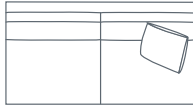

**SIDE VIEW (CM)**

<b>Seat Height</b>	<b>Seat Depth</b>	<b>Back Height</b>	<b>Arm Height</b>	<b>Leg Height</b>	<b>Scatter Size</b>
42	63	71	61	4	55 x 55 cm

**DIMENSIONS (CM)**

L 284 x D 106 x H 90  
4 Seater

L 260 x D 106 x H 90  
3.5 Seater

L 230 x D 106 x H 90  
3 Seater

L 200 x D 106 x H 90  
2.5 Seater

L 170 x D 106 x H 90  
2 Seater

L 230 x D 106 x H 90  
3 Seater  
Single cushion

L 200 x D 106 x H 90  
2.5 Seater  
Single cushion

L 170 x D 106 x H 90  
2 Seater  
Single cushion

L 116 x D 106 x H 90  
Chair Plus

L 89 x D 100 x H 90  
Chair

L 105 x D 75 x H 40  
Large Ottoman

L 85 x D 65 x H 40  
Small Ottoman

DIMENSIONS (CM)

L 269 x D 106 x H 90  
4 Seater 1 Arm (LF/RF)

L 185 x D 106 x H 90  
2.5 Seater 1 Arm (LF/RF)

L 185 x D 106 x H 90  
2.5 Seater 1 Arm (LF/RF)  
Single cushion

L 254 x D 106 x H 90  
4 Seater Bench

L 170 x D 106 x H 90  
2.5 Seater Bench

L 170 x D 106 x H 90  
2.5 Seater Bench  
Single cushion