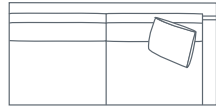

**SIDE VIEW (CM)**

<b>Seat Height</b>	<b>Seat Depth</b>	<b>Back Height</b>	<b>Arm Height</b>	<b>Leg Height</b>	<b>Scatter Size</b>
42	63	71	61	4	55 x 55 cm

**DIMENSIONS (CM)**

L 284 x D 106 x H 90  
4 Seater

L 260 x D 106 x H 90  
3.5 Seater

L 230 x D 106 x H 90  
3 Seater

L 200 x D 106 x H 90  
2.5 Seater

L 170 x D 106 x H 90  
2 Seater

L 230 x D 106 x H 90  
3 Seater  
Single cushion

L 200 x D 106 x H 90  
2.5 Seater  
Single cushion

L 170 x D 106 x H 90  
2 Seater  
Single cushion

L 116 x D 106 x H 90  
Chair Plus

L 89 x D 100 x H 90  
Chair

L 105 x D 75 x H 40  
Large Ottoman

L 85 x D 65 x H 40  
Small Ottoman

DIMENSIONS (CM)

L 269 x D 106 x H 90  
4 Seater 1 Arm (LF/RF)

L 185 x D 106 x H 90  
2.5 Seater 1 Arm (LF/RF)

L 185 x D 106 x H 90  
2.5 Seater 1 Arm (LF/RF)  
Single cushion

L 254 x D 106 x H 90  
4 Seater Bench

L 170 x D 106 x H 90  
2.5 Seater Bench

L 170 x D 106 x H 90  
2.5 Seater Bench  
Single cushion