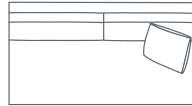

L 260 x D 106 x H 90  
3.5 Seater

L 230 x D 106 x H 90  
3 Seater

L 200 x D 106 x H 90  
2.5 Seater

L 170 x D 106 x H 90  
2 Seater

L 230 x D 106 x H 90  
3 Seater  
Single cushion

L 200 x D 106 x H 90  
2.5 Seater  
Single cushion

L 170 x D 106 x H 90  
2 Seater  
Single cushion

L 116 x D 106 x H 90  
Chair Plus

L 89 x D 100 x H 90  
Chair

L 105 x D 75 x H 40  
Large Ottoman

L 85 x D 65 x H 40  
Small Ottoman

DIMENSIONS (CM)

L 269 x D 106 x H 90  
4 Seater 1 Arm (LF/RF)

L 185 x D 106 x H 90  
2.5 Seater 1 Arm (LF/RF)

L 185 x D 106 x H 90  
2.5 Seater 1 Arm (LF/RF)  
Single cushion

L 254 x D 106 x H 90  
4 Seater Bench

L 170 x D 106 x H 90  
2.5 Seater Bench

L 170 x D 106 x H 90  
2.5 Seater Bench  
Single cushion

L 101 x D 173 x H 90  
Chaise (LF/RF)

L 235 x D 106 x H 90  
End Chaise (LF/RF)

L 106 x D 106 x H 90  
Corner (LF/RF)

MODULAR EXAMPLES

COMBINATION 1  
4 Seater 1 Arm (LF)  
Chaise (RF)

COMBINATION 2  
2.5 Seater Bench  
Corner  
End Chaise (RF)