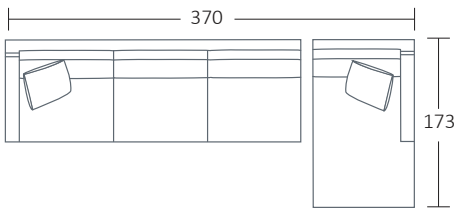

**SIDE VIEW (CM)**

<b>Seat Height</b>	<b>Seat Depth</b>	<b>Back Height</b>	<b>Arm Height</b>	<b>Leg Height</b>	<b>Scatter Size</b>
42	63	71	61	4	55 x 55 cm

**DIMENSIONS (CM)**

L 284 x D 106 x H 90  
4 Seater

L 260 x D 106 x H 90  
3.5 Seater

L 230 x D 106 x H 90  
3 Seater

L 200 x D 106 x H 90  
2.5 Seater

L 170 x D 106 x H 90  
2 Seater

L 230 x D 106 x H 90  
3 Seater  
Single cushion

L 200 x D 106 x H 90  
2.5 Seater  
Single cushion

L 185 x D 106 x H 90  
2.5 Seater 1 Arm (LF/RF)

L 185 x D 106 x H 90  
2.5 Seater 1 Arm (LF/RF)  
Single cushion

L 254 x D 106 x H 90  
4 Seater Bench

L 170 x D 106 x H 90  
2.5 Seater Bench

L 170 x D 106 x H 90  
2.5 Seater Bench  
Single cushion

L 101 x D 173 x H 90  
Chaise (LF/RF)

L 235 x D 106 x H 90  
End Chaise (LF/RF)

L 106 x D 106 x H 90  
Corner (LF/RF)

MODULAR EXAMPLES

COMBINATION 1  
4 Seater 1 Arm (LF)  
Chaise (RF)

COMBINATION 2  
2.5 Seater Bench  
Corner  
End Chaise (RF)