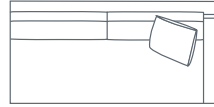

**SIDE VIEW (CM)**

<b>Seat Height</b>	<b>Seat Depth</b>	<b>Back Height</b>	<b>Arm Height</b>	<b>Leg Height</b>	<b>Scatter Size</b>
42	63	71	61	4	55 x 55 cm

**DIMENSIONS (CM)**

L 284 x D 106 x H 90  
4 Seater

L 260 x D 106 x H 90  
3.5 Seater

L 230 x D 106 x H 90  
3 Seater

L 200 x D 106 x H 90  
2.5 Seater

L 170 x D 106 x H 90  
2 Seater

L 230 x D 106 x H 90  
3 Seater  
Single cushion

L 200 x D 106 x H 90  
2.5 Seater  
Single cushion

L 170 x D 106 x H 90  
2 Seater  
Single cushion

L 116 x D 106 x H 90  
Chair Plus

L 89 x D 100 x H 90  
Chair

L 105 x D 75 x H 40  
Large Ottoman

L 85 x D 65 x H 40  
Small Ottoman

DIMENSIONS (CM)

L 269 x D 106 x H 90  
4 Seater 1 Arm (LF/RF)

L 185 x D 106 x H 90  
2.5 Seater 1 Arm (LF/RF)

L 185 x D 106 x H 90  
2.5 Seater 1 Arm (LF/RF)  
Single cushion

L 254 x D 106 x H 90  
4 Seater Bench

L 170 x D 106 x H 90  
2.5 Seater Bench

L 170 x D 106 x H 90  
2.5 Seater Bench  
Single cushion