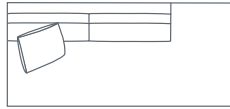

L 260 x D 106 x H 90  
3.5 Seater

L 230 x D 106 x H 90  
3 Seater

L 200 x D 106 x H 90  
2.5 Seater

L 170 x D 106 x H 90  
2 Seater

L 230 x D 106 x H 90  
3 Seater  
Single cushion

L 200 x D 106 x H 90  
2.5 Seater  
Single cushion

L 170 x D 106 x H 90  
2 Seater  
Single cushion

L 116 x D 106 x H 90  
Chair Plus

L 89 x D 100 x H 90  
Chair

L 105 x D 75 x H 40  
Large Ottoman

L 85 x D 65 x H 40  
Small Ottoman

DIMENSIONS (CM)

L 269 x D 106 x H 90  
4 Seater 1 Arm (LF/RF)

L 185 x D 106 x H 90  
2.5 Seater 1 Arm (LF/RF)

L 185 x D 106 x H 90  
2.5 Seater 1 Arm (LF/RF)  
Single cushion

L 254 x D 106 x H 90  
4 Seater Bench

L 170 x D 106 x H 90  
2.5 Seater Bench

L 170 x D 106 x H 90  
2.5 Seater Bench  
Single cushion

L 101 x D 173 x H 90  
Chaise (LF/RF)

L 235 x D 106 x H 90  
End Chaise (LF/RF)

L 106 x D 106 x H 90  
Corner (LF/RF)

MODULAR EXAMPLES

COMBINATION 1  
4 Seater 1 Arm (LF)  
Chaise (RF)

COMBINATION 2  
2.5 Seater Bench  
Corner  
End Chaise (RF)