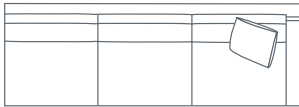

L 260 x D 106 x H 90  
3.5 Seater

L 230 x D 106 x H 90  
3 Seater

L 200 x D 106 x H 90  
2.5 Seater

L 170 x D 106 x H 90  
2 Seater

L 230 x D 106 x H 90  
3 Seater  
Single cushion

L 200 x D 106 x H 90  
2.5 Seater  
Single cushion

L 170 x D 106 x H 90  
2 Seater  
Single cushion

L 116 x D 106 x H 90  
Chair Plus

L 89 x D 100 x H 90  
Chair

L 105 x D 75 x H 40  
Large Ottoman

L 85 x D 65 x H 40  
Small Ottoman

DIMENSIONS (CM)

L 269 x D 106 x H 90  
4 Seater 1 Arm (LF/RF)

L 185 x D 106 x H 90  
2.5 Seater 1 Arm (LF/RF)

L 185 x D 106 x H 90  
2.5 Seater 1 Arm (LF/RF)  
Single cushion

L 254 x D 106 x H 90  
4 Seater Bench

L 170 x D 106 x H 90  
2.5 Seater Bench

L 170 x D 106 x H 90  
2.5 Seater Bench  
Single cushion

L 101 x D 173 x H 90  
Chaise (LF/RF)

L 235 x D 106 x H 90  
End Chaise (LF/RF)

L 106 x D 106 x H 90  
Corner (LF/RF)

MODULAR EXAMPLES

COMBINATION 1  
4 Seater 1 Arm (LF)  
Chaise (RF)

COMBINATION 2  
2.5 Seater Bench  
Corner  
End Chaise (RF)