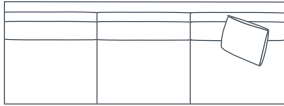

L 260 x D 106 x H 90  
3.5 Seater

L 230 x D 106 x H 90  
3 Seater

L 200 x D 106 x H 90  
2.5 Seater

L 170 x D 106 x H 90  
2 Seater

L 230 x D 106 x H 90  
3 Seater  
Single cushion

L 200 x D 106 x H 90  
2.5 Seater  
Single cushion

L 170 x D 106 x H 90  
2 Seater  
Single cushion

L 116 x D 106 x H 90  
Chair Plus

L 89 x D 100 x H 90  
Chair

L 105 x D 75 x H 40  
Large Ottoman

L 85 x D 65 x H 40  
Small Ottoman

DIMENSIONS (CM)

L 269 x D 106 x H 90  
4 Seater 1 Arm (LF/RF)

L 185 x D 106 x H 90  
2.5 Seater 1 Arm (LF/RF)

L 185 x D 106 x H 90  
2.5 Seater 1 Arm (LF/RF)  
Single cushion

L 254 x D 106 x H 90  
4 Seater Bench

L 170 x D 106 x H 90  
2.5 Seater Bench

L 170 x D 106 x H 90  
2.5 Seater Bench  
Single cushion

L 101 x D 173 x H 90  
Chaise (LF/RF)

L 235 x D 106 x H 90  
End Chaise (LF/RF)

L 106 x D 106 x H 90  
Corner (LF/RF)

MODULAR EXAMPLES

COMBINATION 1  
4 Seater 1 Arm (LF)  
Chaise (RF)

COMBINATION 2  
2.5 Seater Bench  
Corner  
End Chaise (RF)